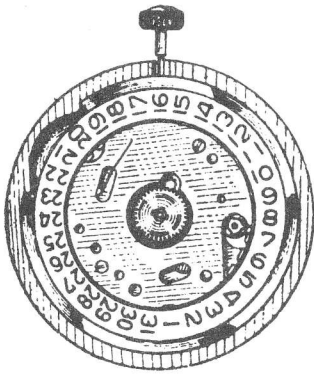

# CALIBRE 2616

SWEEP SECOND,  
SHOCKPROOF DEVICE,  
AUTOMATIC DEVICE,  
30 RUBY JEWELS,  
CALENDAR,  
SWING PERIOD—0.363sec,  
Ø26mm, H=5.1mm.

105

118

121/3

125

126

180/2